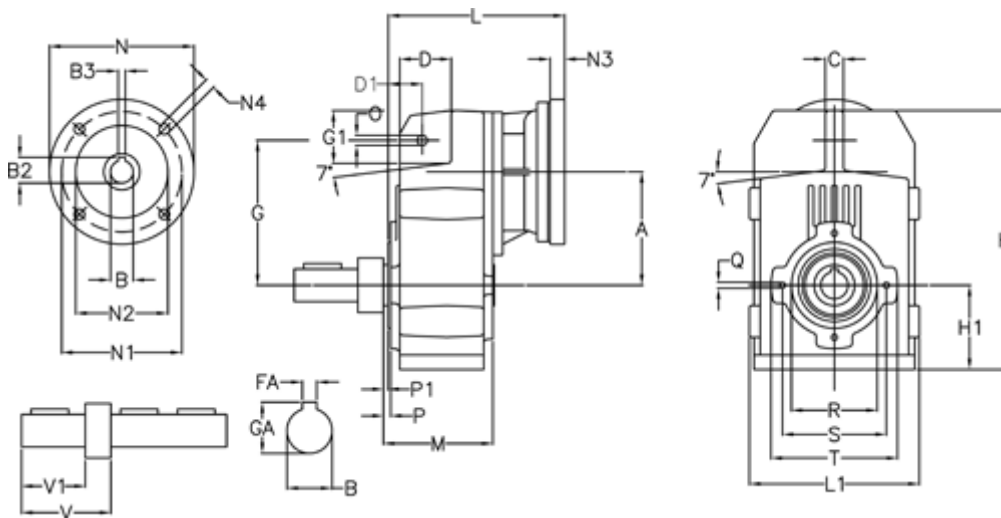

Article number: 29560320231230

Description: Shaft mounted gear  
A313R-202,3-P80B5

## Measures

A = 150.50	FA = 10	M = 125.0	Q = M10x17
B = 35	G = 170	N = 200	R = 110
B1 = 19	G1 = 84.0	N1 = 165	S = 130
B2 = 21.8	GA = 38.0	N2 = 130	T = 150
B3 = 6	H = 326.0	N4 = M10x20	V = 93.0
C = 20	H1 = 102.0	O = 13	V1 = 60
D = 68.0	L = 245.0	P = 6.5	
D1 = 54.0	L1 = 210	P1 = 3.5	